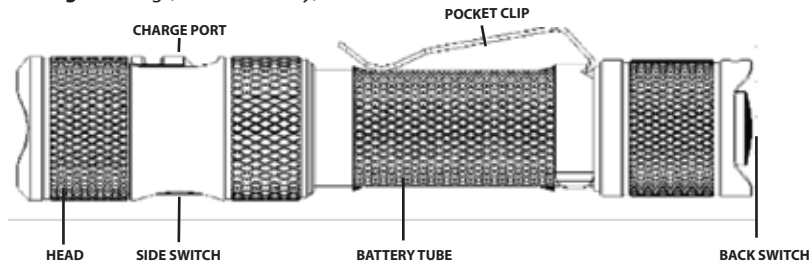

1. To install battery: Unscrew tail cap and insert Positive (+) end of the battery towards LED. Tighten tail cap until its snug.
2. To turn on / off: Use thumb to push switch on the tail cap.
3. To select different level lighting modes: Turn the light ON; press the side switch (click) on bezel head. Continually press side switch (click) to cycle to each level: Firefly--Low--Medium--High--Strobe and back to Firefly. Your last light mode setting when OFF will be auto-memorized when turning back ON.
4. Access Immediate Strobe feature: When flashlight is ON, during any constant light level, Press down and Hold the side switch (long click, 0.8 seconds), flashlight will strobe. To deactivate, press (click) side switch, flashlight will toggle to Low. Hold switch (long click), flashlight will toggle to High mode.
5. When external power is applied via the USB cord to recharge, an indicator light inside the side switch will illuminate Red and will change to Blue when fully charged.

Maintenance

Every 3 months, threads should be wiped with a clean cloth followed by a thin coating of silicon-based lubricant.

LED TYPE: CREE XM-L2 U2 LED

ILLUMINATION FUNCTIONS

Mode:	Firefly	Low	Medium	High	Strobe
Output:	0.49 lm	134 lm	594 lm	1000 lm	1000 lm
Runtime:	32 Days	13.4 hrs	3 hrs	2.7 hrs	5.4 hrs

Battery: (1) 18650 Rechargeable Li-ion.

Size: Length: 130mm
Bezel Diameter: 25.4mm
Body Diameter: 22mm

Weight: 63 g (without battery)

E5R

USB RECHARGABLE FLASHLIGHT

USER MANUAL